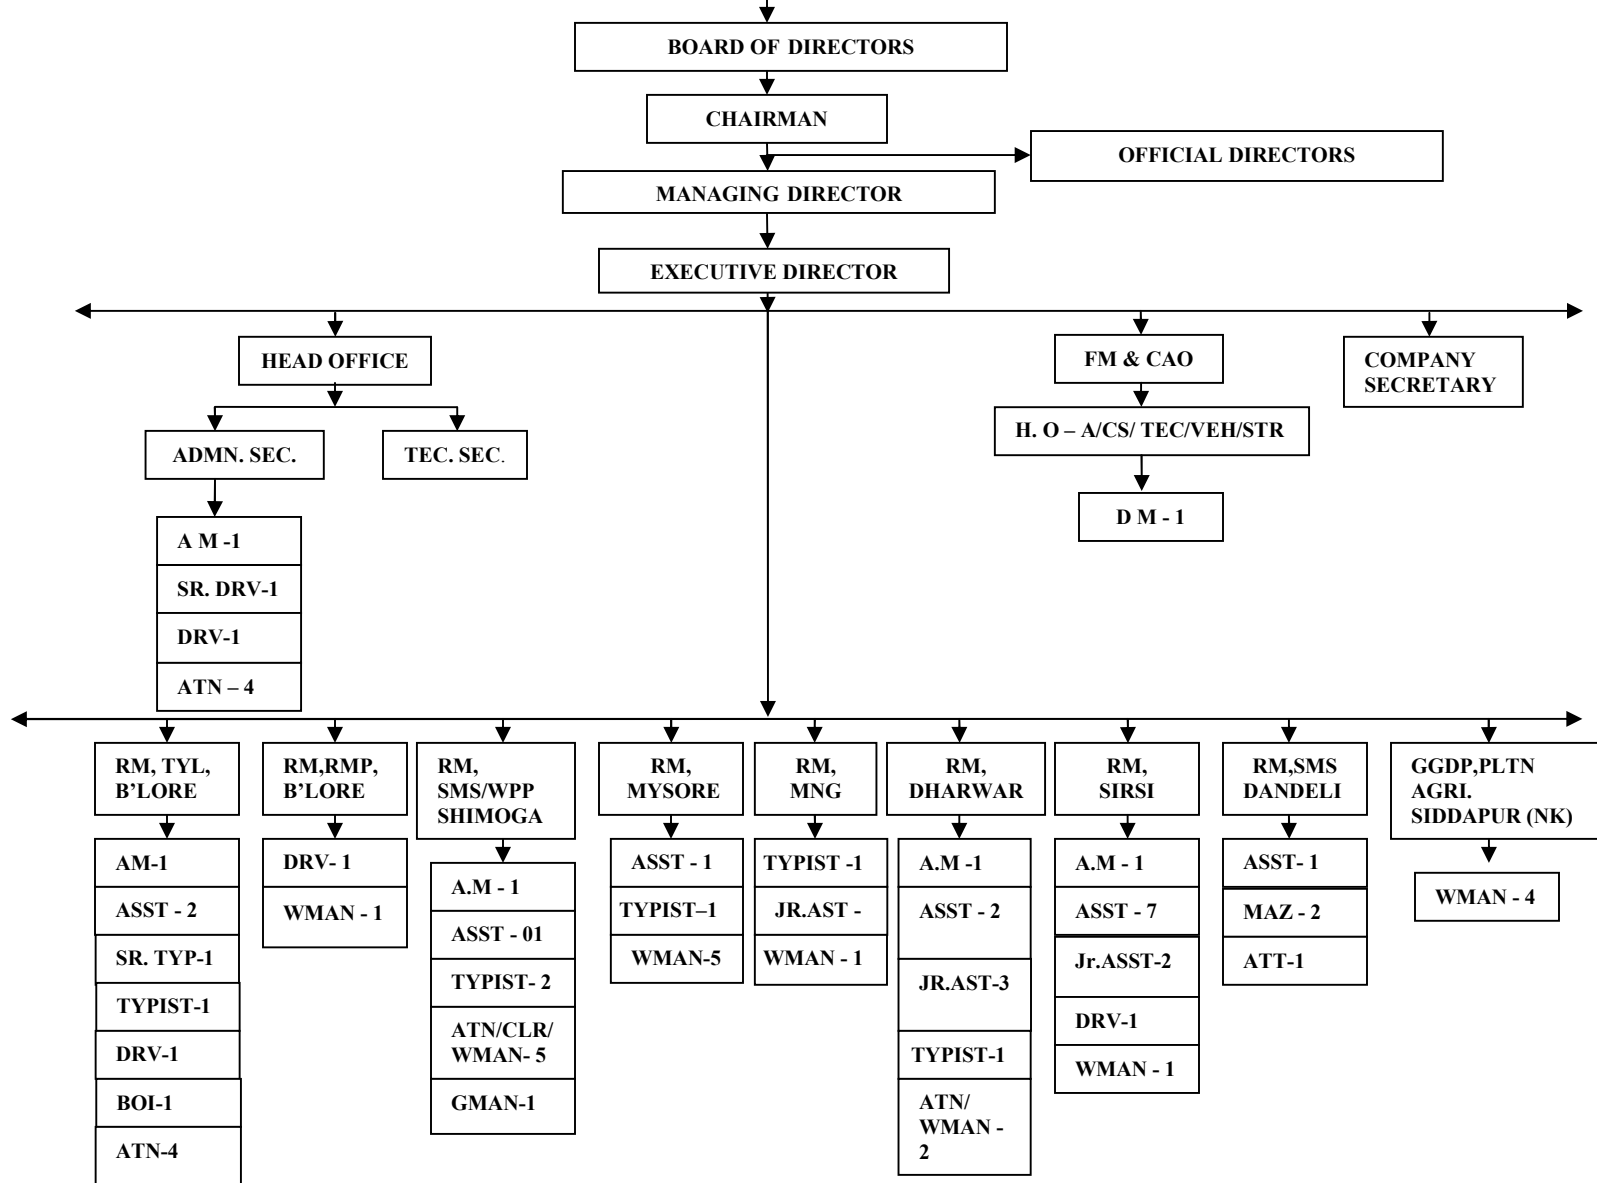

# ORGANISATION CHART

KARNATAK STATE FOREST INDUSTRIES CORPORATION LIMITED

ANNEXURE - A

DM	:	Deputy Manager
AM	:	Assistant Manager
ASST	:	Assistant
Jr.ASST	:	Junior Assistant
SR. TYP	:	Senior Typist
TYP	:	Typist
ATN	:	Attender
CLR	:	Cleaner
DVR	:	Driver
RM	:	Regional Manager
GGDP	:	Green Grass Dehydration Plantation
GMAN	:	Gangmen
MAZ	:	Mazdoor
WMAN	:	Watchmen
WPP	:	Wood Preservation Plant
SMS	:	Sawmills
TYL	:	Timberyard Layouts