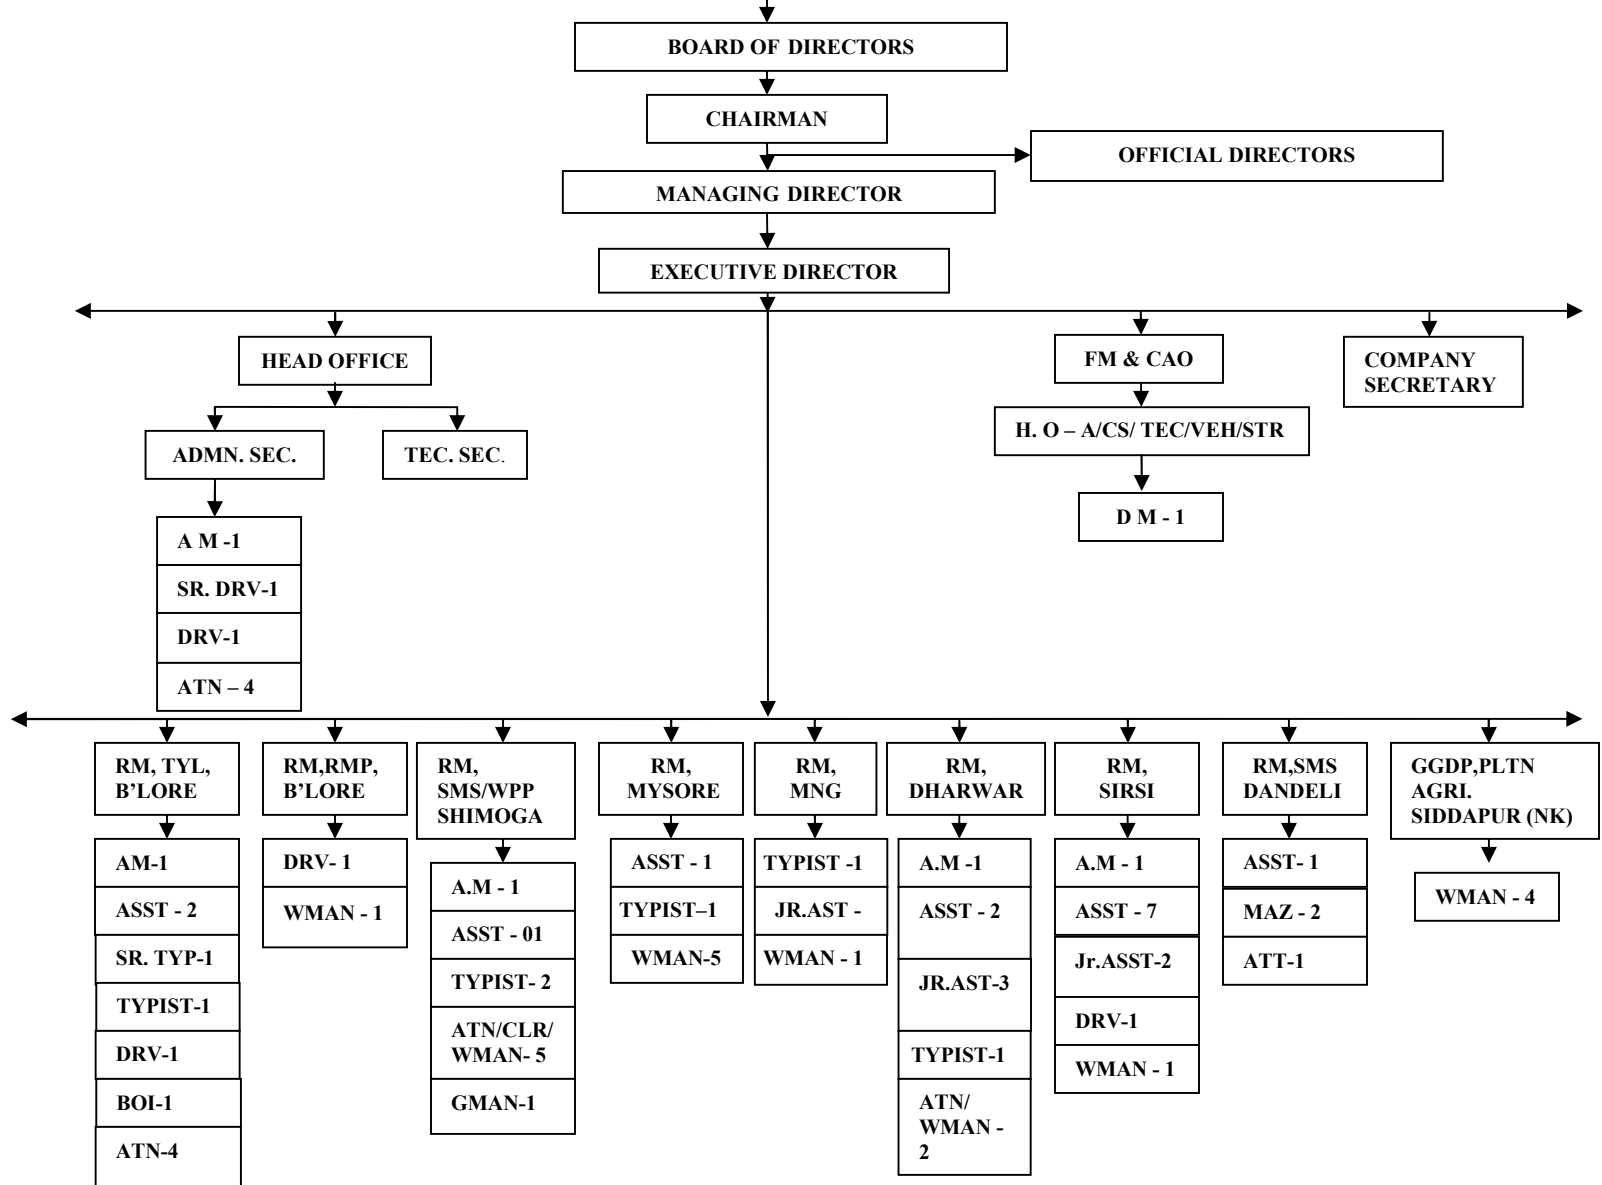

ORGANISATION CHART

KARNATAK STATE FOREST INDUSTRIES CORPORATION LIMITED

ANNEXURE - A

DM	:	Deputy Manager
AM	:	Assistant Manager
ASST	:	Assistant
Jr.ASST	:	Junior Assistant
SR. TYP	:	Senior Typist
TYP	:	Typist
ATN	:	Attender
CLR	:	Cleaner
DVR	:	Driver
RM	:	Regional Manager
GGDP	:	Green Grass Dehydration Plantation
GMAN	:	Gangmen
MAZ	:	Mazdoor
WMAN	:	Watchmen
WPP	:	Wood Preservation Plant
SMS	:	Sawmills
TYL	:	Timberyard Layouts