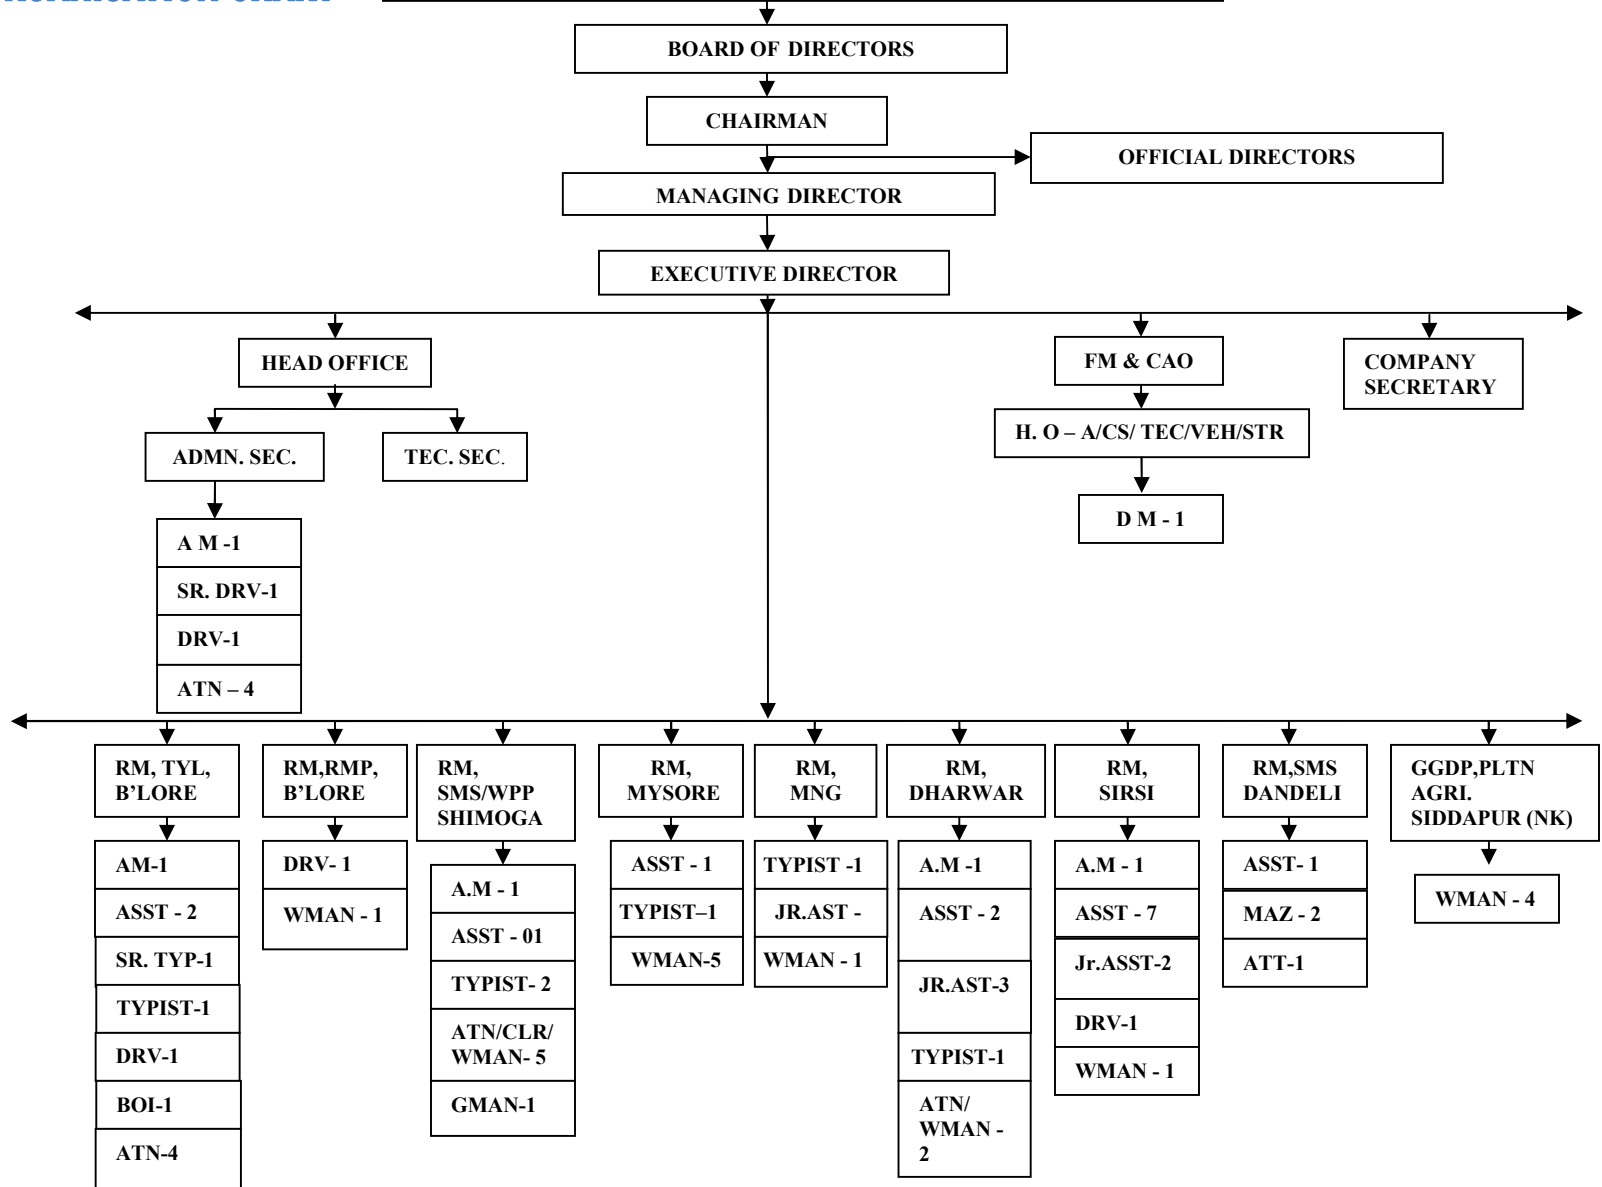

ORGANISATION CHART

KARNATAK STATE FOREST INDUSTRIES CORPORATION LIMITED

ANNEXURE - A

DM	:	Deputy Manager
AM	:	Assistant Manager
ASST	:	Assistant
Jr.ASST	:	Junior Assistant
SR. TYP	:	Senior Typist
TYP	:	Typist
ATN	:	Attender
CLR	:	Cleaner
DVR	:	Driver
RM	:	Regional Manager
GGDP	:	Green Grass Dehydration Plantation
GMAN	:	Gangmen
MAZ	:	Mazdoor
WMAN	:	Watchmen
WPP	:	Wood Preservation Plant
SMS	:	Sawmills
TYL	:	Timberyard Layouts